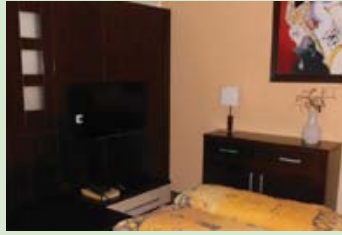

PRICE RANGE: 40 – 60 EUR / double room with breakfast

Pension SET ***

Pension SET is situated in a very quiet location just about 8 minutes from historical downtown with easy connection to city by-pass road approx. 7 minutes from Košice airport. Guests can use free parking with camera system, in every room there is a TV, wi-fi and fridge.

Distance from paddock: 1,4 km

Capacity: 27